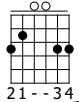

Time of Your Life

Green Day

Standard tuning

♩ = 95

Intro

G

Cadd9

D