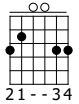

S-Gt

1

mf

T
A
B

G