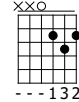

Time of Your Life

Green Day

Standard tuning

♩ = 95

Intro

G

Cadd9

D