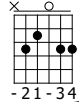

Time of Your Life

Green Day

Standard tuning

♩ = 95

Intro

G

Cadd9

D